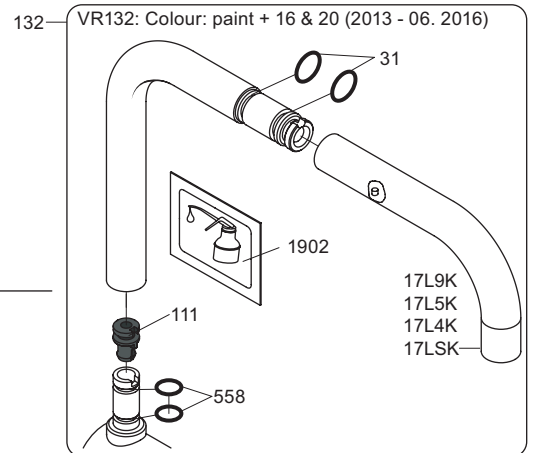

Bruk
Bedienung
Fonctionnement

Colour: paint + 16, 19, 20

Cu:
KV1: Ø10
KV1US: Ø3/8"
KV1Q: Ø3/8"

SPX:
KV1US:
9/16" 480 mm

- NR.10/L/M: VR20, VR22, VR273/L/M, VR294, VR295
 VR17L4K: VR15P, VR16L4, VR17L (US Standard)
 VR17L5K: VR15P, VR16L5, VR17L
 VR17L9K: VR15P, VR16L9, VR17L
 VR17LSK: VR15P, VR16LS, VR17L
 VR30: VR15P, VR16L9, VR17L, VR29, 4xVR31, VR35, VR1902 (F40) (and KV1 from 1972 - 1996)
 VR132: VR15P, VR16L9, VR17L, 2xVR31, 2xVR558, VR1902 (2013 - 06. 2016)
 VR133: VR15P, VR16L9, VR17L, VR24, 4xVR31, VR113, VR1902 (1997 - 2012)
 VR230: VR15P, VR16L9, VR17L, 2xVR118, VR229, VR235, 4xVR558, VR1902 (06-2016 -)
 VR117K: VR116, VR117, VR118, 2xVR558, VR1902
 VR277K: VR22, VR269, VR277
 VR297/L/M: VR20, VR22, VR269, VR273/L/M, VR277, VR294, VR295, VR296
 VR433: VR261, VR263, VR440, VR442, 2xVR444