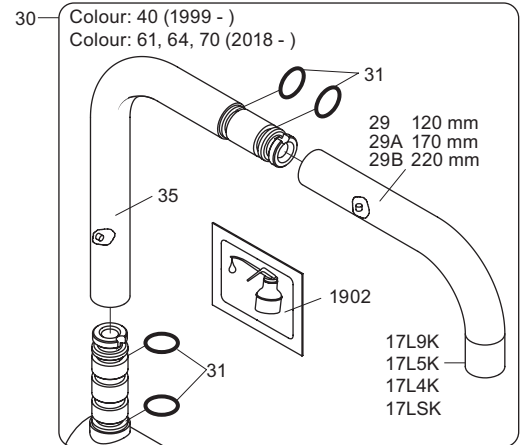

Bruk
Bedienung
Fonctionnement

Colour: paint + 16, 19, 20

Cu:
KV1: Ø10
KV1US: Ø3/8"
KV1Q: Ø3/8"

SPX:
KV1US:
9/16" 480 mm

- NR.10/L/M: VR20, VR22, VR273/L/M, VR294, VR295
 VR17L4K: VR15P, VR16L4, VR17L (US Standard)
 VR17L5K: VR15P, VR16L5, VR17L
 VR17L9K: VR15P, VR16L9, VR17L
 VR17LSK: VR15P, VR16LS, VR17L
 VR30: VR15P, VR16L9, VR17L, VR29, 4xVR31, VR35, VR1902 (F40) (and KV1 from 1972 - 1996)
 VR132: VR15P, VR16L9, VR17L, 2xVR31, 2xVR558, VR1902 (2013 - 06. 2016)
 VR133: VR15P, VR16L9, VR17L, VR24, 4xVR31, VR113, VR1902 (1997 - 2012)
 VR230: VR15P, VR16L9, VR17L, 2xVR118, VR229, VR235, 4xVR558, VR1902 (06-2016 -)
 VR117K: VR116, VR117, VR118, 2xVR558, VR1902
 VR277K: VR22, VR269, VR277
 VR297/L/M: VR20, VR22, VR269, VR273/L/M, VR277, VR294, VR295, VR296
 VR433: VR261, VR263, VR440, VR442, 2xVR444