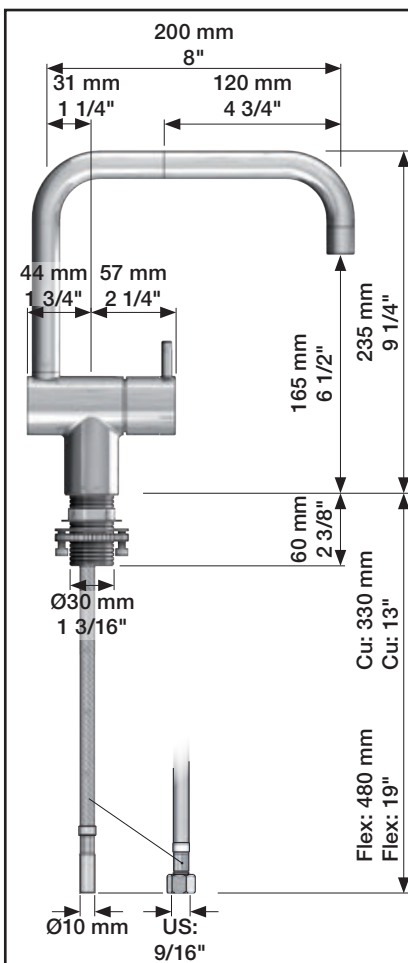

VOLA KV1

Fitting instruction
 Montageanleitung
 Monteringsvejledning
 Monteringsvægledning
 Montage hanleiding
 Manuel de montage

 **GODKENDT
 TIL DRILLEKVVAND**
 04/00019
 04/00021

Data, 3 Bar /43.5 Psi:

	l/min.	Gal/min.
KV1:	9,0	2.4
KV1US:	4,5	1.2

 Max. 65°C, 150°F

4

5

Col. 02, 04, 05, 06, 08, 09, 12, 14, 15, 16, 17, 18, 19, 20, 21, 25, 27, 60, 61, 62, 63, 64, 65, 66

5a

Col. 40

Operation
Bedienung
Betjening

Bruk
Bedienung
Fonctionnement

Colour: paint + 16, 19, 20

Cu:
KV1: Ø10
KV1US: Ø3/8"
KV1Q: Ø3/8"

SPX:
KV1US:
9/16" 480 mm

- NR.10/L/M: VR20, VR22, VR273/L/M, VR294, VR295
 VR17L4K: VR15P, VR16L4, VR17L (US Standard)
 VR17L5K: VR15P, VR16L5, VR17L
 VR17L9K: VR15P, VR16L9, VR17L
 VR17LSK: VR15P, VR16LS, VR17L
 VR30: VR15P, VR16L9, VR17L, VR29, 4xVR31, VR35, VR1902 (F40) (and KV1 from 1972 - 1996)
 VR132: VR15P, VR16L9, VR17L, 2xVR31, 2xVR558, VR1902 (2013 - 06. 2016)
 VR133: VR15P, VR16L9, VR17L, VR24, 4xVR31, VR113, VR1902 (1997 - 2012)
 VR230: VR15P, VR16L9, VR17L, 2xVR118, VR229, VR235, 4xVR558, VR1902 (06-2016 -)
 VR117K: VR116, VR117, VR118, 2xVR558, VR1902
 VR277K: VR22, VR269, VR277
 VR297/L/M: VR20, VR22, VR269, VR273/L/M, VR277, VR294, VR295, VR296
 VR433: VR261, VR263, VR440, VR442, 2xVR444

vola
Lunavej 2
DK-8700 Horsens
Tlf : + 45 7023 5500
sales@vola.com
www.vola.com

KV1 Family:

KV1: /250, /300
 KV1L: /250, /300
 KV1M: /250, /300

Date
Jun. 16

Rev.
8

Sheet
SB25.2