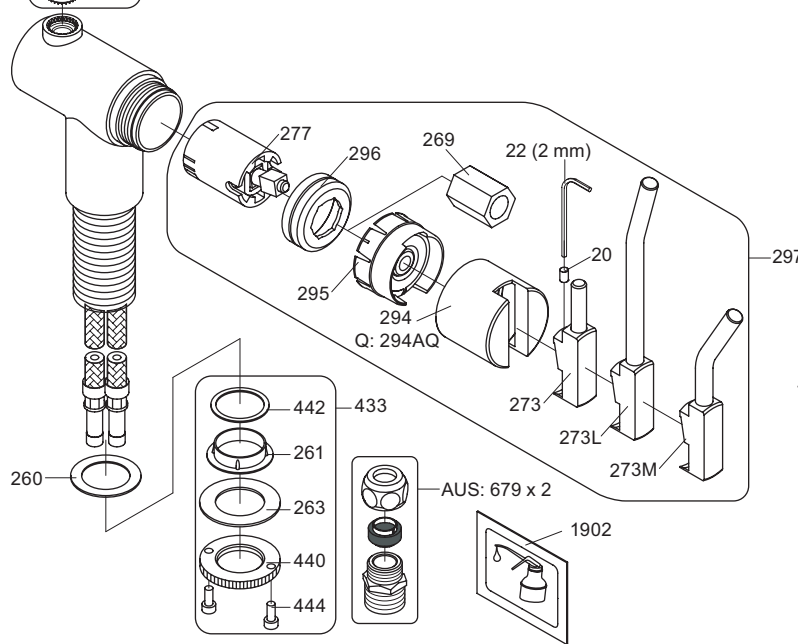

VOLA KV1

Fitting instruction
 Montageanleitung
 Monteringsvejledning
 Monteringsvægledning
 Montage hanleiding
 Manuel de montage

 **GODKENDT
 TIL DRILLEKVVAND**
 04/00019
 04/00021

Data, 3 Bar /43.5 Psi:

	l/min.	Gal/min.
KV1:	9,0	2.4
KV1US:	4,5	1.2

 Max. 65°C, 150°F

4

5

Col. 02, 04, 05, 06, 08, 09, 12, 14, 15, 16, 17, 18, 19, 20, 21, 25, 27, 60, 61, 62, 63, 64, 65, 66

5a

Col. 40

Operation
Bedienung
Betjening

Bruk
Bedienung
Fonctionnement

Colour: paint + 16, 19, 20

Cu:
KV1: Ø10
KV1US: Ø3/8"
KV1Q: Ø3/8"

SPX:
KV1US:
9/16" 480 mm

- NR.10/L/M: VR20, VR22, VR273/L/M, VR294, VR295
 VR17L4K: VR15P, VR16L4, VR17L (US Standard)
 VR17L5K: VR15P, VR16L5, VR17L
 VR17L9K: VR15P, VR16L9, VR17L
 VR17LSK: VR15P, VR16LS, VR17L
 VR30: VR15P, VR16L9, VR17L, VR29, 4xVR31, VR35, VR1902 (F40) (and KV1 from 1972 - 1996)
 VR132: VR15P, VR16L9, VR17L, 2xVR31, 2xVR558, VR1902 (2013 - 06. 2016)
 VR133: VR15P, VR16L9, VR17L, VR24, 4xVR31, VR113, VR1902 (1997 - 2012)
 VR230: VR15P, VR16L9, VR17L, 2xVR118, VR229, VR235, 4xVR558, VR1902 (06-2016 -)
 VR117K: VR116, VR117, VR118, 2xVR558, VR1902
 VR277K: VR22, VR269, VR277
 VR297/L/M: VR20, VR22, VR269, VR273/L/M, VR277, VR294, VR295, VR296
 VR433: VR261, VR263, VR440, VR442, 2xVR444