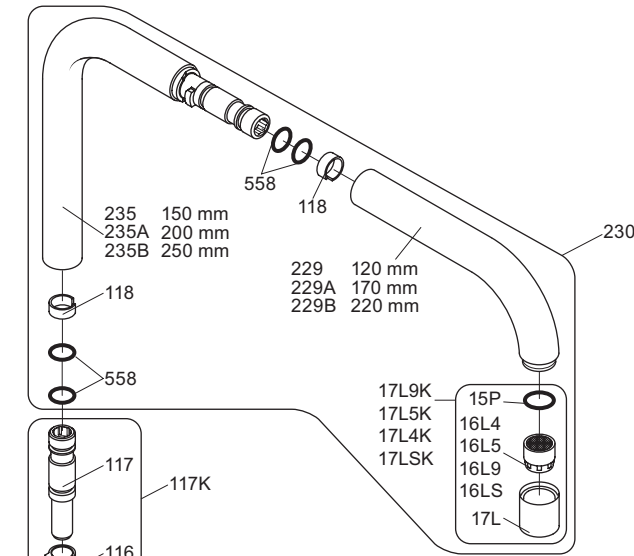

VOLA KV1

Fitting instruction
 Montageanleitung
 Monteringsvejledning
 Monteringsvægledning
 Montage hanleiding
 Manuel de montage

 **GODKENDT
 TIL DRILLEKVVAND**
 04/00019
 04/00021

Data, 3 Bar /43.5 Psi:

	l/min.	Gal/min.
KV1:	9,0	2.4
KV1US:	4,5	1.2

 Max. 65°C, 150°F

4

5

Col. 02, 04, 05, 06, 08, 09, 12, 14, 15, 16, 17, 18, 19, 20, 21, 25, 27, 60, 61, 62, 63, 64, 65, 66

5a

Col. 40

Operation
Bedienung
Betjening

Bruk
Bedienung
Fonctionnement

Colour: paint + 16, 19, 20

Cu:
KV1: Ø10
KV1US: Ø3/8"
KV1Q: Ø3/8"

SPX:
KV1US:
9/16" 480 mm

- NR.10/L/M: VR20, VR22, VR273/L/M, VR294, VR295
 VR17L4K: VR15P, VR16L4, VR17L (US Standard)
 VR17L5K: VR15P, VR16L5, VR17L
 VR17L9K: VR15P, VR16L9, VR17L
 VR17LSK: VR15P, VR16LS, VR17L
 VR30: VR15P, VR16L9, VR17L, VR29, 4xVR31, VR35, VR1902 (F40) (and KV1 from 1972 - 1996)
 VR132: VR15P, VR16L9, VR17L, 2xVR31, 2xVR558, VR1902 (2013 - 06. 2016)
 VR133: VR15P, VR16L9, VR17L, VR24, 4xVR31, VR113, VR1902 (1997 - 2012)
 VR230: VR15P, VR16L9, VR17L, 2xVR118, VR229, VR235, 4xVR558, VR1902 (06-2016 -)
 VR117K: VR116, VR117, VR118, 2xVR558, VR1902
 VR277K: VR22, VR269, VR277
 VR297/L/M: VR20, VR22, VR269, VR273/L/M, VR277, VR294, VR295, VR296
 VR433: VR261, VR263, VR440, VR442, 2xVR444