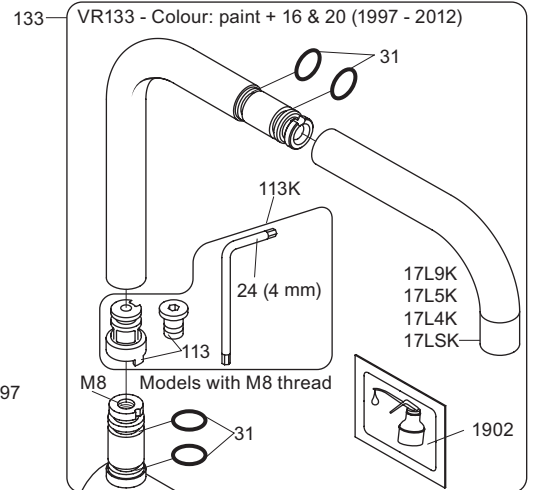

Bruk
Bedienung
Fonctionnement

Colour: paint + 16, 19, 20

Cu:
KV1: Ø10
KV1US: Ø3/8"
KV1Q: Ø3/8"

SPX:
KV1US:
9/16" 480 mm

- NR.10/L/M: VR20, VR22, VR273/L/M, VR294, VR295
 VR17L4K: VR15P, VR16L4, VR17L (US Standard)
 VR17L5K: VR15P, VR16L5, VR17L
 VR17L9K: VR15P, VR16L9, VR17L
 VR17LSK: VR15P, VR16LS, VR17L
 VR30: VR15P, VR16L9, VR17L, VR29, 4xVR31, VR35, VR1902 (F40) (and KV1 from 1972 - 1996)
 VR132: VR15P, VR16L9, VR17L, 2xVR31, 2xVR558, VR1902 (2013 - 06. 2016)
 VR133: VR15P, VR16L9, VR17L, VR24, 4xVR31, VR113, VR1902 (1997 - 2012)
 VR230: VR15P, VR16L9, VR17L, 2xVR118, VR229, VR235, 4xVR558, VR1902 (06-2016 -)
 VR117K: VR116, VR117, VR118, 2xVR558, VR1902
 VR277K: VR22, VR269, VR277
 VR297/L/M: VR20, VR22, VR269, VR273/L/M, VR277, VR294, VR295, VR296
 VR433: VR261, VR263, VR440, VR442, 2xVR444