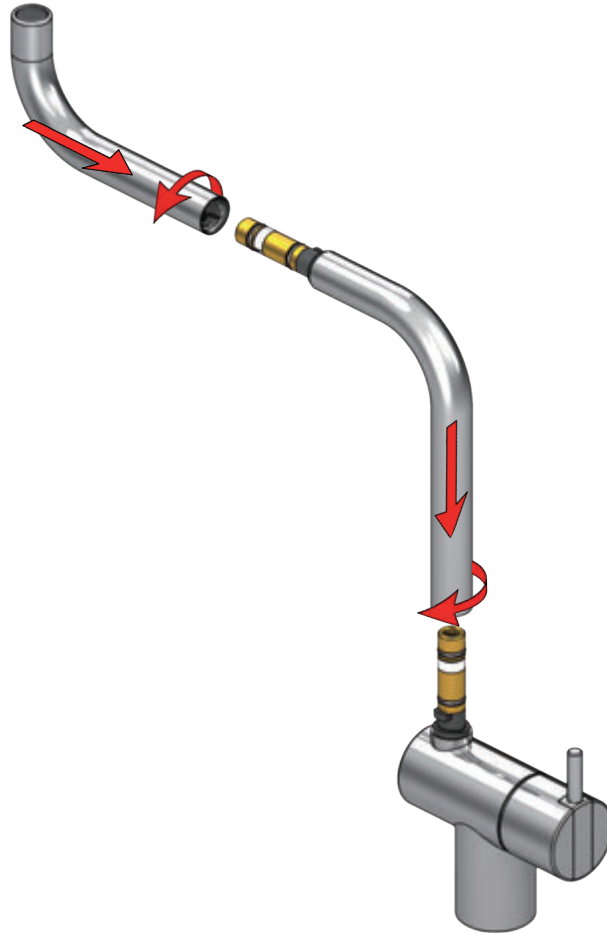

5

Col. 02, 04, 05, 06, 08, 09, 12, 14, 15, 16, 17, 18, 19, 20, 21, 25, 27, 60, 61, 62, 63, 64, 65, 66