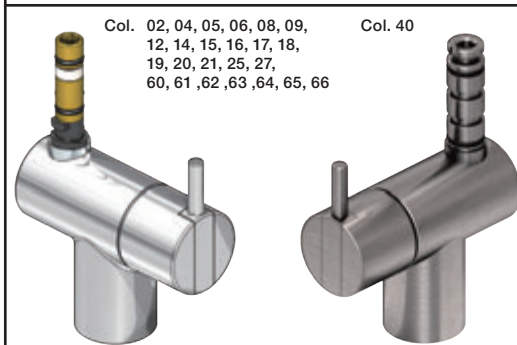

VOLA KV1

Fitting instruction
 Montageanleitung
 Monteringsvejledning
 Monteringsvægledning
 Montage hanleiding
 Manuel de montage

 **GODKENDT
 TIL DRILLEKVVAND**
 04/00019
 04/00021

Data, 3 Bar /43.5 Psi:

	l/min.	Gal/min.
KV1:	9,0	2.4
KV1US:	4,5	1.2

 Max. 65°C, 150°F

4

5

Col. 02, 04, 05, 06, 08, 09, 12, 14, 15, 16, 17, 18, 19, 20, 21, 25, 27, 60, 61, 62, 63, 64, 65, 66

5a

Col. 40

Operation
Bedienung
Betjening

Bruk
Bedienung
Fonctionnement

Colour: paint + 16, 19, 20

Cu:
KV1: Ø10
KV1US: Ø3/8"
KV1Q: Ø3/8"

SPX:
KV1US:
9/16" 480 mm

- NR.10/L/M: VR20, VR22, VR273/L/M, VR294, VR295
 VR17L4K: VR15P, VR16L4, VR17L (US Standard)
 VR17L5K: VR15P, VR16L5, VR17L
 VR17L9K: VR15P, VR16L9, VR17L
 VR17LSK: VR15P, VR16LS, VR17L
 VR30: VR15P, VR16L9, VR17L, VR29, 4xVR31, VR35, VR1902 (F40) (and KV1 from 1972 - 1996)
 VR132: VR15P, VR16L9, VR17L, 2xVR31, 2xVR558, VR1902 (2013 - 06. 2016)
 VR133: VR15P, VR16L9, VR17L, VR24, 4xVR31, VR113, VR1902 (1997 - 2012)
 VR230: VR15P, VR16L9, VR17L, 2xVR118, VR229, VR235, 4xVR558, VR1902 (06-2016 -)
 VR117K: VR116, VR117, VR118, 2xVR558, VR1902
 VR277K: VR22, VR269, VR277
 VR297/L/M: VR20, VR22, VR269, VR273/L/M, VR277, VR294, VR295, VR296
 VR433: VR261, VR263, VR440, VR442, 2xVR444