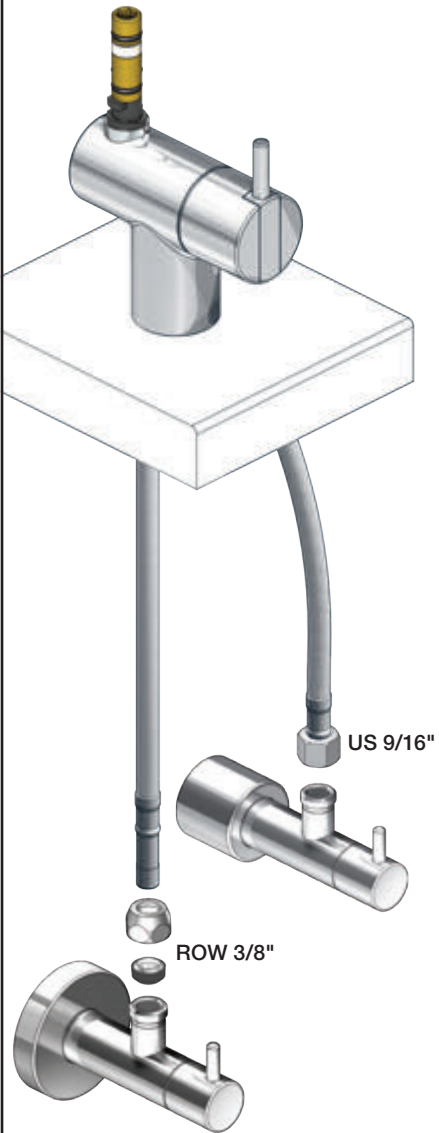

VOLA KV1

Fitting instruction
 Montageanleitung
 Monteringsvejledning
 Monteringsvægledning
 Montage hanleiding
 Manuel de montage

 **GODKENDT
 TIL DRILLEKVVAND**
 04/00019
 04/00021

Data, 3 Bar /43.5 Psi:

	l/min.	Gal/min.
KV1:	9,0	2.4
KV1US:	4,5	1.2

 Max. 65°C, 150°F

4

5

Col. 02, 04, 05, 06, 08, 09, 12, 14, 15, 16, 17, 18, 19, 20, 21, 25, 27, 60, 61, 62, 63, 64, 65, 66

5a

Col. 40

Operation
Bedienung
Betjening

Bruk
Bedienung
Fonctionnement

Colour: paint + 16, 19, 20

Cu:
KV1: Ø10
KV1US: Ø3/8"
KV1Q: Ø3/8"

SPX:
KV1US:
9/16" 480 mm

- NR.10/L/M: VR20, VR22, VR273/L/M, VR294, VR295
 VR17L4K: VR15P, VR16L4, VR17L (US Standard)
 VR17L5K: VR15P, VR16L5, VR17L
 VR17L9K: VR15P, VR16L9, VR17L
 VR17LSK: VR15P, VR16LS, VR17L
 VR30: VR15P, VR16L9, VR17L, VR29, 4xVR31, VR35, VR1902 (F40) (and KV1 from 1972 - 1996)
 VR132: VR15P, VR16L9, VR17L, 2xVR31, 2xVR558, VR1902 (2013 - 06. 2016)
 VR133: VR15P, VR16L9, VR17L, VR24, 4xVR31, VR113, VR1902 (1997 - 2012)
 VR230: VR15P, VR16L9, VR17L, 2xVR118, VR229, VR235, 4xVR558, VR1902 (06-2016 -)
 VR117K: VR116, VR117, VR118, 2xVR558, VR1902
 VR277K: VR22, VR269, VR277
 VR297/L/M: VR20, VR22, VR269, VR273/L/M, VR277, VR294, VR295, VR296
 VR433: VR261, VR263, VR440, VR442, 2xVR444