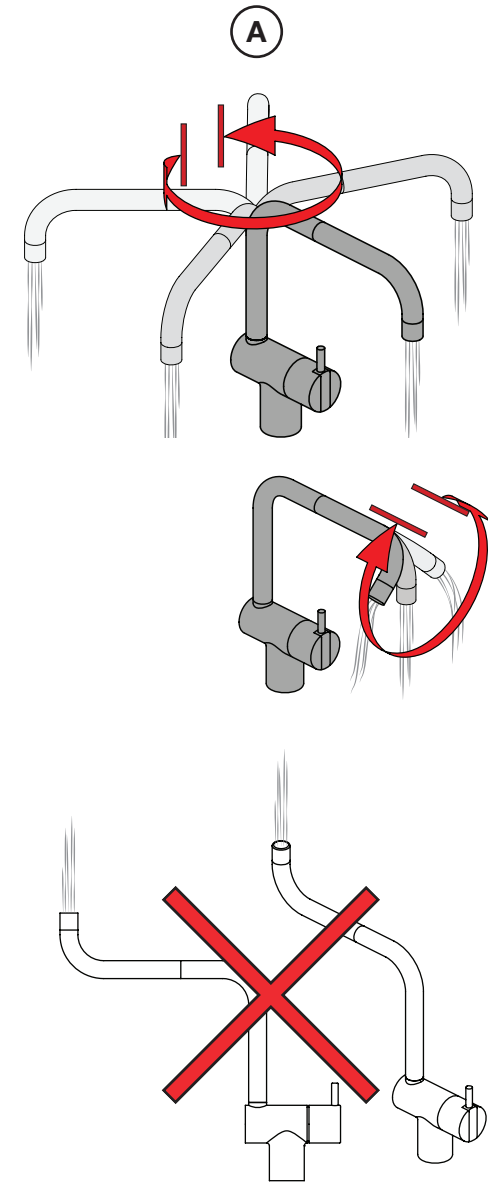

VOLA KV1

Fitting instruction
 Montageanleitung
 Monteringsvejledning
 Monteringsvægledning
 Montage hanleiding
 Manuel de montage

 **GODKENDT
 TIL DRILLEKVVAND**
 04/00019
 04/00021

Data, 3 Bar /43.5 Psi:

	l/min.	Gal/min.
KV1:	9,0	2.4
KV1US:	4,5	1.2

 Max. 65°C, 150°F

4

5

Col. 02, 04, 05, 06, 08, 09, 12, 14, 15, 16, 17, 18, 19, 20, 21, 25, 27, 60, 61, 62, 63, 64, 65, 66

5a

Col. 40

Operation
Bedienung
Betjening

Bruk
Bedienung
Fonctionnement

Colour: paint + 16, 19, 20

Cu:
KV1: Ø10
KV1US: Ø3/8"
KV1Q: Ø3/8"

SPX:
KV1US:
9/16" 480 mm

- NR.10/L/M: VR20, VR22, VR273/L/M, VR294, VR295
 VR17L4K: VR15P, VR16L4, VR17L (US Standard)
 VR17L5K: VR15P, VR16L5, VR17L
 VR17L9K: VR15P, VR16L9, VR17L
 VR17LSK: VR15P, VR16LS, VR17L
 VR30: VR15P, VR16L9, VR17L, VR29, 4xVR31, VR35, VR1902 (F40) (and KV1 from 1972 - 1996)
 VR132: VR15P, VR16L9, VR17L, 2xVR31, 2xVR558, VR1902 (2013 - 06. 2016)
 VR133: VR15P, VR16L9, VR17L, VR24, 4xVR31, VR113, VR1902 (1997 - 2012)
 VR230: VR15P, VR16L9, VR17L, 2xVR118, VR229, VR235, 4xVR558, VR1902 (06-2016 -)
 VR117K: VR116, VR117, VR118, 2xVR558, VR1902
 VR277K: VR22, VR269, VR277
 VR297/L/M: VR20, VR22, VR269, VR273/L/M, VR277, VR294, VR295, VR296
 VR433: VR261, VR263, VR440, VR442, 2xVR444