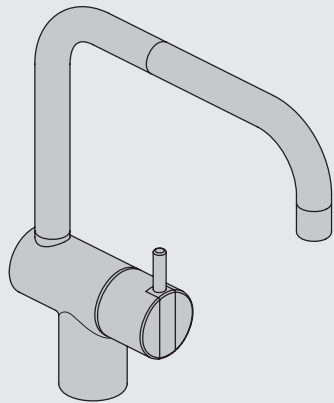

VOLA KV1

Fitting instruction
 Montageanleitung
 Monteringsvejledning
 Monteringsvægledning
 Montage hanleiding
 Manuel de montage

 **GODKENDT
 TIL DRILLEKVVAND**
 04/00019
 04/00021

Data, 3 Bar /43.5 Psi:

Bruk
Bedienung
Fonctionnement

Colour: paint + 16, 19, 20

Cu:
KV1: Ø10
KV1US: Ø3/8"
KV1Q: Ø3/8"

SPX:
KV1US:
9/16" 480 mm

- NR.10/L/M: VR20, VR22, VR273/L/M, VR294, VR295
 VR17L4K: VR15P, VR16L4, VR17L (US Standard)
 VR17L5K: VR15P, VR16L5, VR17L
 VR17L9K: VR15P, VR16L9, VR17L
 VR17LSK: VR15P, VR16LS, VR17L
 VR30: VR15P, VR16L9, VR17L, VR29, 4xVR31, VR35, VR1902 (F40) (and KV1 from 1972 - 1996)
 VR132: VR15P, VR16L9, VR17L, 2xVR31, 2xVR558, VR1902 (2013 - 06. 2016)
 VR133: VR15P, VR16L9, VR17L, VR24, 4xVR31, VR113, VR1902 (1997 - 2012)
 VR230: VR15P, VR16L9, VR17L, 2xVR118, VR229, VR235, 4xVR558, VR1902 (06-2016 -)
 VR117K: VR116, VR117, VR118, 2xVR558, VR1902
 VR277K: VR22, VR269, VR277
 VR297/L/M: VR20, VR22, VR269, VR273/L/M, VR277, VR294, VR295, VR296
 VR433: VR261, VR263, VR440, VR442, 2xVR444