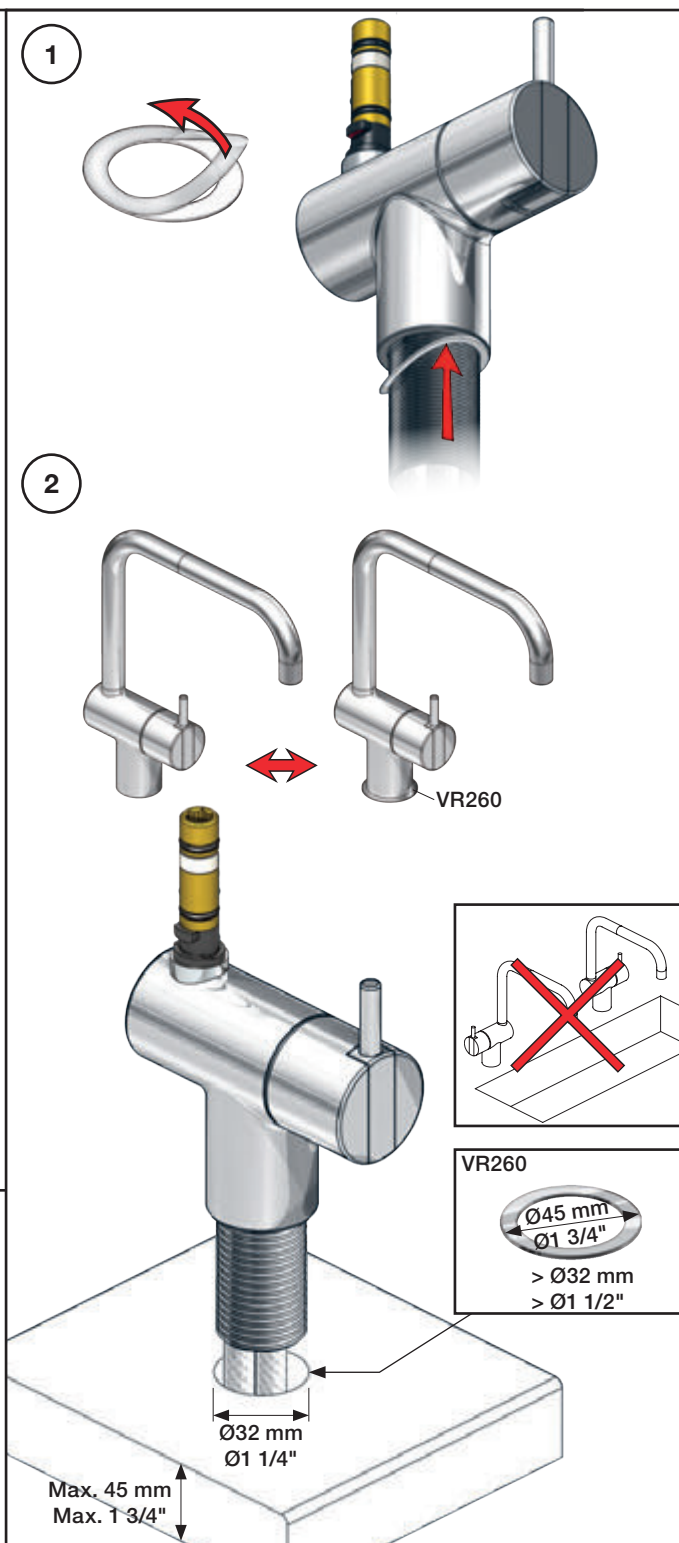

VOLA KV1

Fitting instruction
 Montageanleitung
 Monteringsvejledning
 Monteringsvægledning
 Montage hanleiding
 Manuel de montage

 **GODKENDT
 TIL DRILLEKVVAND**
 04/00019
 04/00021

Data, 3 Bar /43.5 Psi:

	l/min.	Gal/min.
KV1:	9,0	2.4
KV1US:	4,5	1.2

 Max. 65°C, 150°F

4

5

Col. 02, 04, 05, 06, 08, 09, 12, 14, 15, 16, 17, 18, 19, 20, 21, 25, 27, 60, 61, 62, 63, 64, 65, 66

5a

Col. 40

Operation
Bedienung
Betjening

Bruk
Bedienung
Fonctionnement

Colour: paint + 16, 19, 20

Cu:
KV1: Ø10
KV1US: Ø3/8"
KV1Q: Ø3/8"

SPX:
KV1US:
9/16" 480 mm

- NR.10/L/M: VR20, VR22, VR273/L/M, VR294, VR295
 VR17L4K: VR15P, VR16L4, VR17L (US Standard)
 VR17L5K: VR15P, VR16L5, VR17L
 VR17L9K: VR15P, VR16L9, VR17L
 VR17LSK: VR15P, VR16LS, VR17L
 VR30: VR15P, VR16L9, VR17L, VR29, 4xVR31, VR35, VR1902 (F40) (and KV1 from 1972 - 1996)
 VR132: VR15P, VR16L9, VR17L, 2xVR31, 2xVR558, VR1902 (2013 - 06. 2016)
 VR133: VR15P, VR16L9, VR17L, VR24, 4xVR31, VR113, VR1902 (1997 - 2012)
 VR230: VR15P, VR16L9, VR17L, 2xVR118, VR229, VR235, 4xVR558, VR1902 (06-2016 -)
 VR117K: VR116, VR117, VR118, 2xVR558, VR1902
 VR277K: VR22, VR269, VR277
 VR297/L/M: VR20, VR22, VR269, VR273/L/M, VR277, VR294, VR295, VR296
 VR433: VR261, VR263, VR440, VR442, 2xVR444