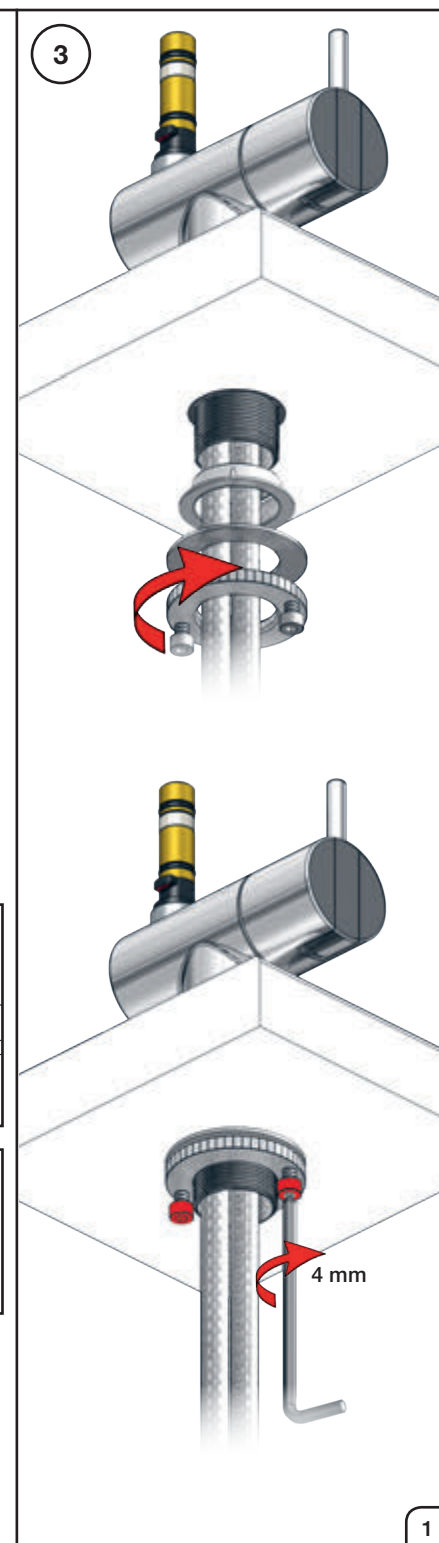

VOLA KV1

Fitting instruction
 Montageanleitung
 Monteringsvejledning
 Monteringsvægledning
 Montage hanleiding
 Manuel de montage

 **GODKENDT
 TIL DRILLEKVVAND**
 04/00019
 04/00021

Data, 3 Bar /43.5 Psi:

	l/min.	Gal/min.
KV1:	9,0	2.4
KV1US:	4,5	1.2

 Max. 65°C, 150°F

4

5

Col. 02, 04, 05, 06, 08, 09, 12, 14, 15, 16, 17, 18, 19, 20, 21, 25, 27, 60, 61, 62, 63, 64, 65, 66

5a

Col. 40

Operation
Bedienung
Betjening

Bruk
Bedienung
Fonctionnement

Colour: paint + 16, 19, 20

Cu:
KV1: Ø10
KV1US: Ø3/8"
KV1Q: Ø3/8"

SPX:
KV1US:
9/16" 480 mm

- NR.10/L/M: VR20, VR22, VR273/L/M, VR294, VR295
 VR17L4K: VR15P, VR16L4, VR17L (US Standard)
 VR17L5K: VR15P, VR16L5, VR17L
 VR17L9K: VR15P, VR16L9, VR17L
 VR17LSK: VR15P, VR16LS, VR17L
 VR30: VR15P, VR16L9, VR17L, VR29, 4xVR31, VR35, VR1902 (F40) (and KV1 from 1972 - 1996)
 VR132: VR15P, VR16L9, VR17L, 2xVR31, 2xVR558, VR1902 (2013 - 06. 2016)
 VR133: VR15P, VR16L9, VR17L, VR24, 4xVR31, VR113, VR1902 (1997 - 2012)
 VR230: VR15P, VR16L9, VR17L, 2xVR118, VR229, VR235, 4xVR558, VR1902 (06-2016 -)
 VR117K: VR116, VR117, VR118, 2xVR558, VR1902
 VR277K: VR22, VR269, VR277
 VR297/L/M: VR20, VR22, VR269, VR273/L/M, VR277, VR294, VR295, VR296
 VR433: VR261, VR263, VR440, VR442, 2xVR444