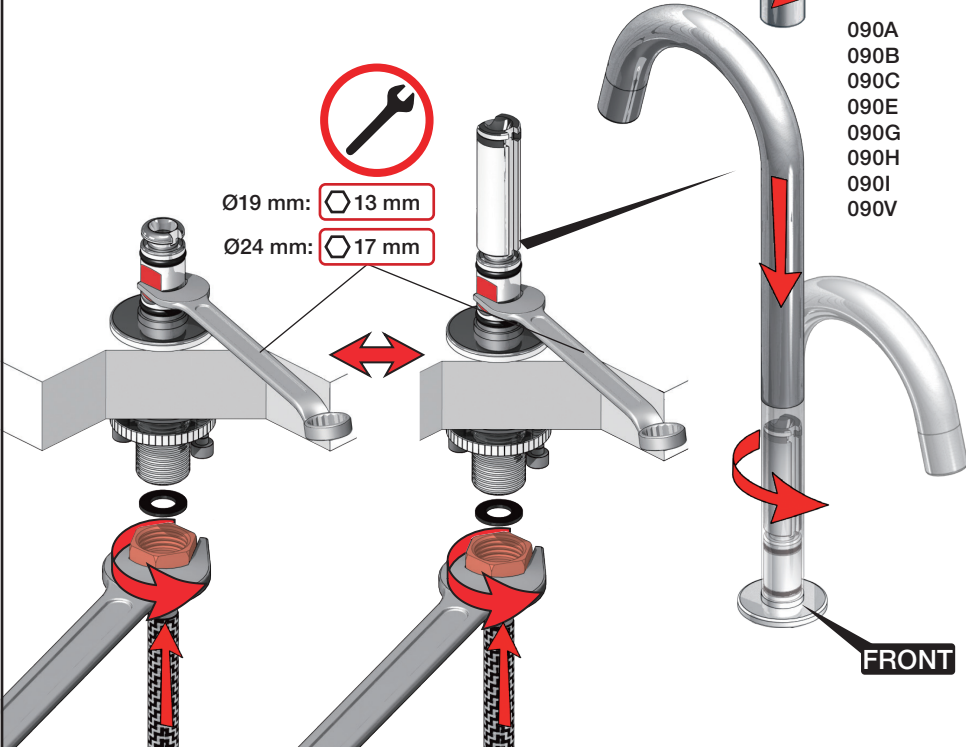

Inches:	Ø	H	D	h
090	3/4"	8 1/4"	8"	5 3/4"
090A	3/4"	4 1/4"	3 1/2"	1 1/2"
090B	3/4"	7"	4"	4 1/2"
090C	1"	7"	4"	4 1/2"
090D	1"	8 3/4"	8"	5"
090E	1"	6 3/4"	8"	2 1/2"
090G	3/4"	7"	5 1/2"	4"
090H	3/4"	10 1/2"	8 5/8"	6"
090I	3/4"	12 3/4"	8 5/8"	8 1/2"
090V	3/4"	14"	5 3/4"	10 1/2"

VOLA 090D

Date
 Oct. 14

Rev.
 1

Sheet
 SB 18.1

2500:

500: Ø10
500US: Ø3/8"

VR1277K: VR22, VR2269, VR1277
 VR434: 2xVR455, VR445, VR446, VR502
 NR.11: VR20, VR22, VR1273, VR1274, VR1275

vola
 Lunavej 2
 DK-8700 Horsens
 Tlf : + 45 7023 5500
 sales@vola.com
 www.vola.com