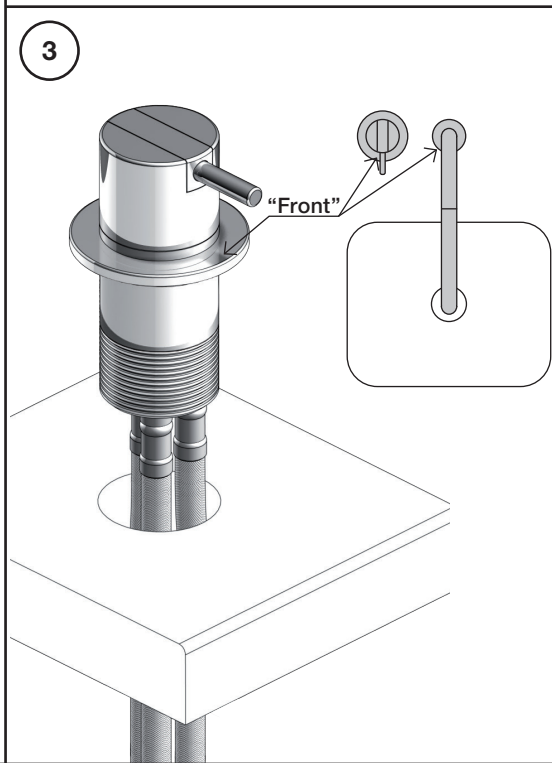

Data, 3 Bar /43.5 Psi:

	l/min.	Gal/min.
500:	14,5	3.8
590:	9,0	2.4
500-T1:	11,0	2.9
2500:	18,7	4.9
SC1:	18,7	4.9
SC5, 7:	18,0	4.8
SC9:	11,0	2.9

Max. 65°C, 150°F

500/2500: