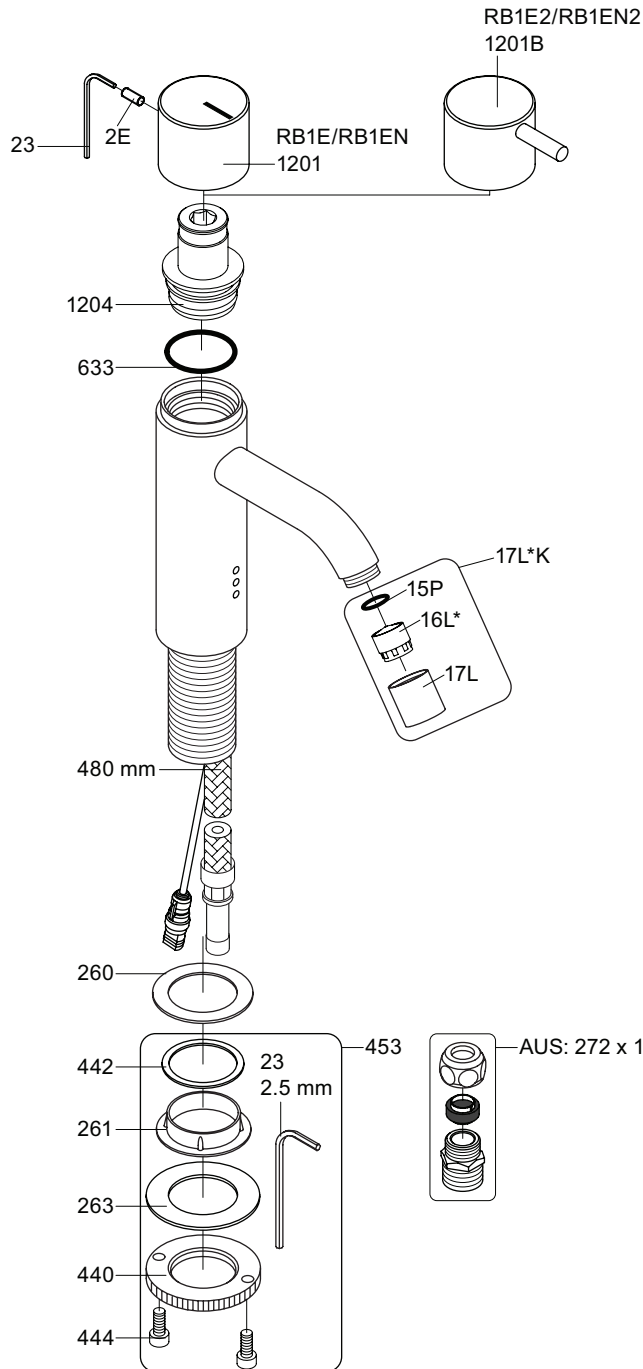

Colour: paint, 16, 19, 20

Colour: 40

RB1E: Ø10
 RB1EJP: Ø10
 RB1EUS: Ø3/8"
 RB1EQ: Ø3/8"

RB1E1US:

- *VR17L4K: VR15P, VR16L4, VR17L (US-Standard)
- *VR17L5K: VR15P, VR16L5, VR17L (Standard)
- *VR17L9K: VR15P, VR16L9, VR17L (Japan Standard)
- VR453: VR23, VR261, VR263, VR440, VR442, 2xVR444
- NR.12: VR2E, VR23, VR1201
- NR.12B: VR2E, VR23, VR1201B

vola
 Lunavej 2
 DK-8700 Horsens
 Tlf : + 45 7023 5500
 sales@vola.com
 www.vola.com

RB1E Family:

- RB1E: /150
- RB1EN: /150
- RB1E2: /150
- RB1EN2: /150

Date
 Oct. 16

Rev.
 1

Sheet
SB 28.7