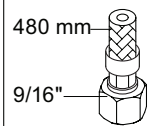

Colour: paint, 16, 19, 20

Colour: 40

RB1E: Ø10
 RB1EJP: Ø10
 RB1EUS: Ø3/8"
 RB1EQ: Ø3/8"

RB1E1US:

- *VR17L4K: VR15P, VR16L4, VR17L (US-Standard)
- *VR17L5K: VR15P, VR16L5, VR17L (Standard)
- *VR17L9K: VR15P, VR16L9, VR17L (Japan Standard)
- VR453: VR23, VR261, VR263, VR440, VR442, 2xVR444
- NR.12: VR2E, VR23, VR1201
- NR.12B: VR2E, VR23, VR1201B