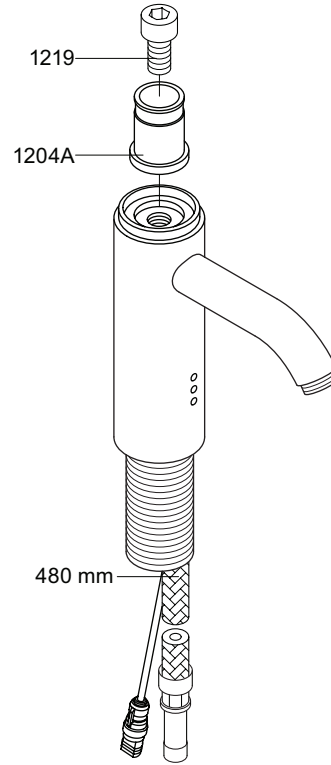

Colour: paint, 16, 19, 20

Colour: 40

RB1E: Ø10
 RB1EJP: Ø10
 RB1EUS: Ø3/8"
 RB1EQ: Ø3/8"

RB1E1US:

- *VR17L4K: VR15P, VR16L4, VR17L (US-Standard)
- *VR17L5K: VR15P, VR16L5, VR17L (Standard)
- *VR17L9K: VR15P, VR16L9, VR17L (Japan Standard)
- VR453: VR23, VR261, VR263, VR440, VR442, 2xVR444
- NR.12: VR2E, VR23, VR1201
- NR.12B: VR2E, VR23, VR1201B